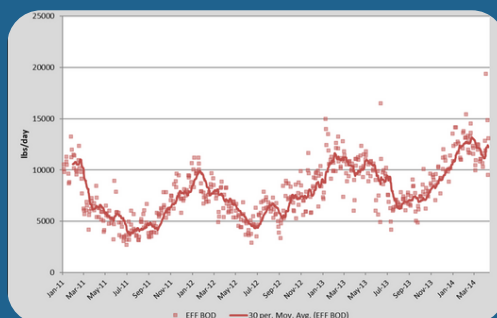

Historical Data Review

Seasonal swings in BOD and performance loss over time