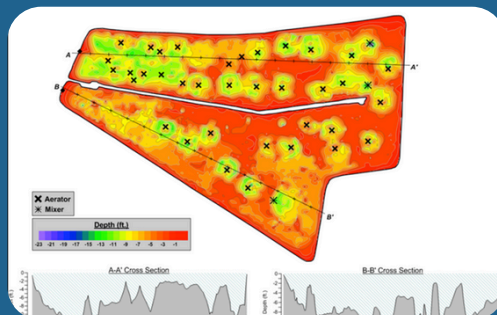

## Aeration Basin Evaluations

- Depth Surveys
- Aerial Imagery
- Tracer Studies
- Solids Handling Audits

### Drone Surveys

Drone surveys provide a unique view through thermal and high-resolution images.

### USV Depth Surveys

Hydrographic surveys with USVs offer safe, effective, and accurate data collection.

### Bathymetry Map

Bathymetry map of treatment pond depth